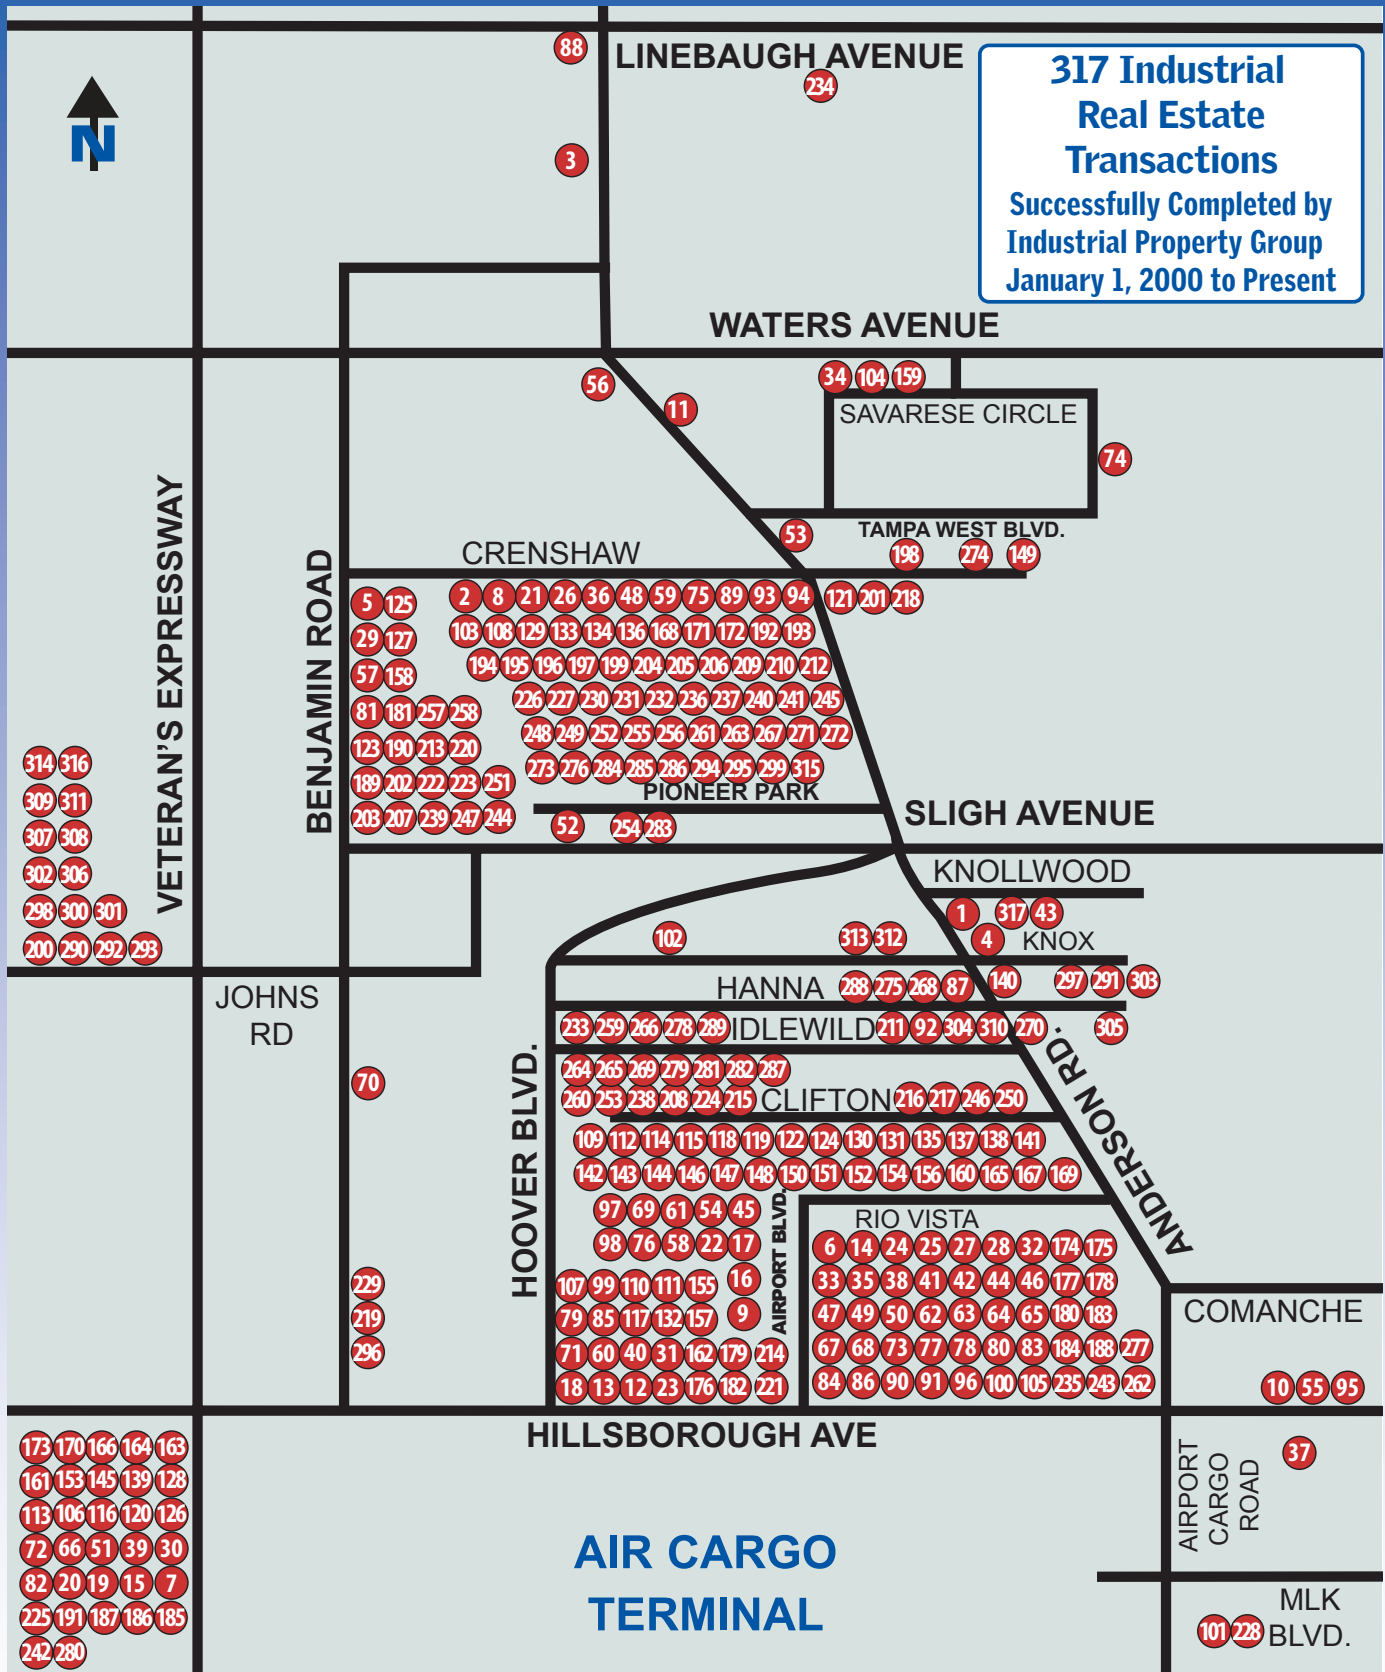

Tampa's Airport Area

Industrial Property Group, Inc.

Office: 813.639.7577

2202 N. Westshore Blvd. • Suite 200 • Tampa, FL 33607

www.tampaindustrialrealestate.net